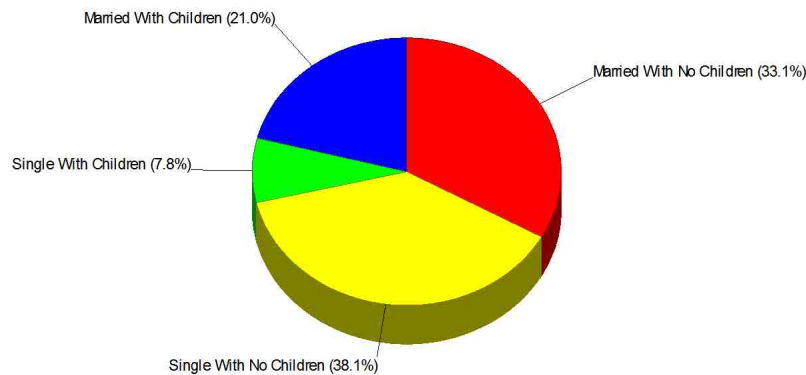

Prepared by Scott Christopher, REALTOR®

Scott Christopher, REALTOR®

Office: 207-469-7006

email: schristopher@mainerealestatebrokerage.com

Web: www.mainerealestatebrokerage.com

Age Breakdown For Hancock County Average Age = 41.0 Years

Household Characteristics For Hancock County

54.1% Married
28.7% With Children

Prepared by Scott Christopher, REALTOR®

Scott Christopher, REALTOR®

Office: 207-469-7006

email: schristopher@mainerealestatebrokerage.com