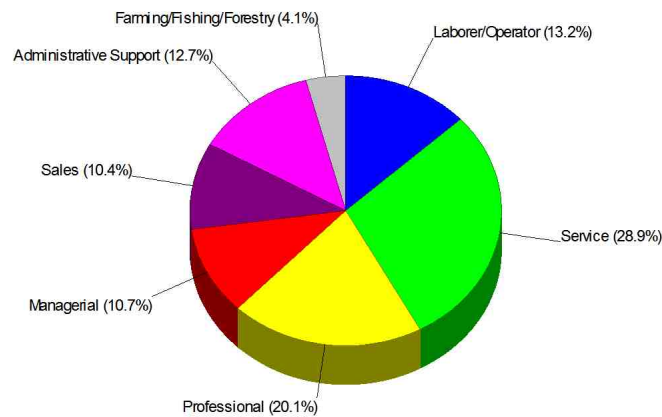

Web: www.mainerealestatebrokerage.com

Adult Education Level For Hancock County

**87.8% High School Graduates
33.9% College Graduates**

Employment For Hancock County

Average Travel Time To Work = 23.8 Minutes