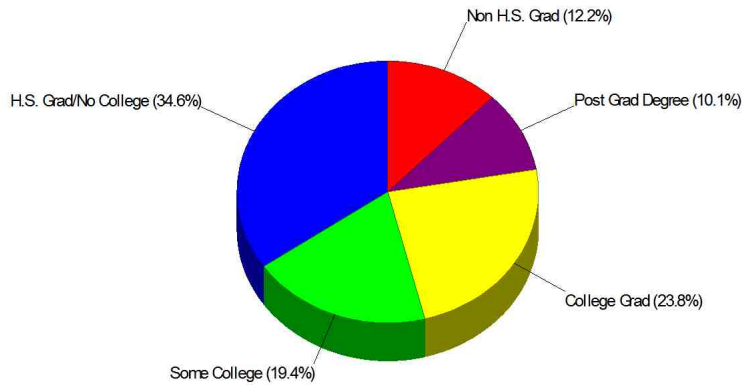

Household Characteristics For Hancock County

54.1% Married
28.7% With Children

Prepared by Scott Christopher, REALTOR®

Scott Christopher, REALTOR®

Office: 207-469-7006

email: schristopher@mainerealestatebrokerage.com

Web: www.mainerealestatebrokerage.com

Adult Education Level For Hancock County

**87.8% High School Graduates
33.9% College Graduates**

Employment For Hancock County

Average Travel Time To Work = 23.8 Minutes