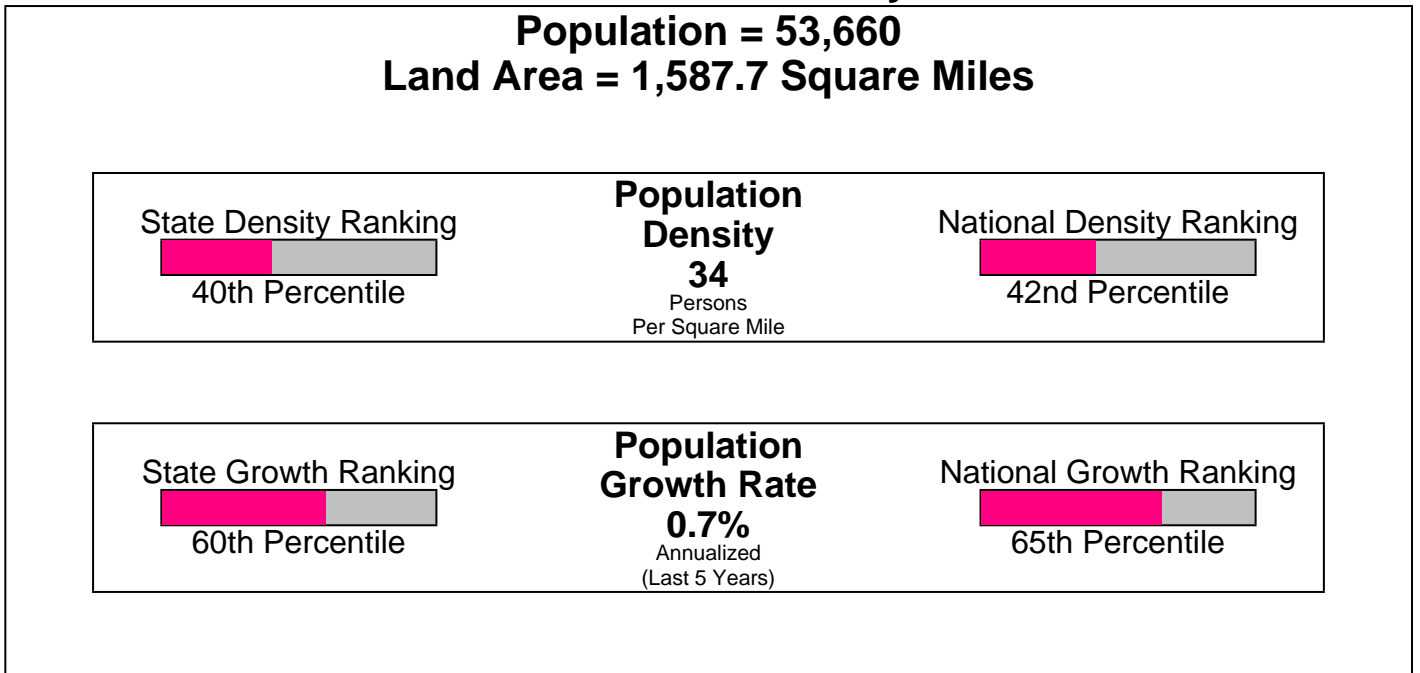

Scott Christopher, REALTOR®

Office: 207-469-7006

email: schristopher@mainerealestatebrokerage.com

Web: www.mainerealestatebrokerage.com

Income For Hancock County

Population For Hancock County

Population = 53,660
Land Area = 1,587.7 Square Miles

Prepared by Scott Christopher, REALTOR®

Scott Christopher, REALTOR®

Office: 207-469-7006

email: schristopher@mainerealestatebrokerage.com

Web: www.mainerealestatebrokerage.com

Age Breakdown For Hancock County Average Age = 41.0 Years