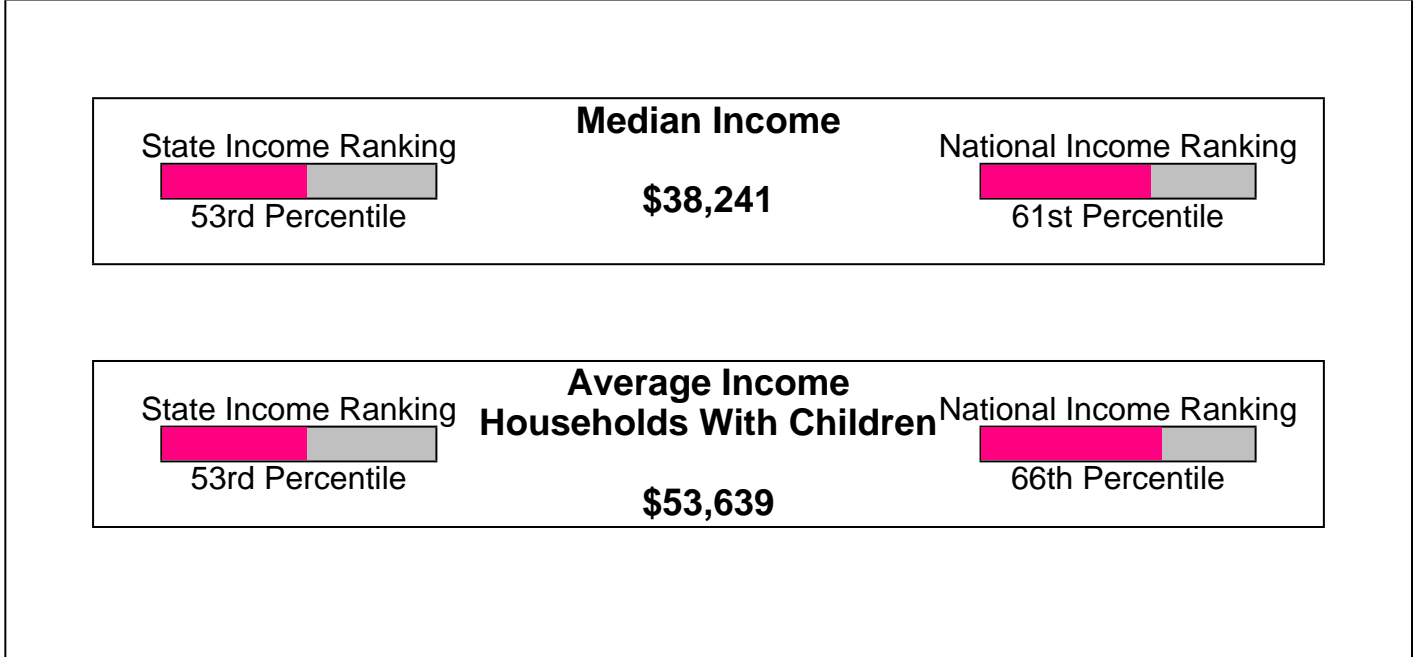

Scott Christopher, REALTOR®

Office: 207-469-7006

email: schristopher@mainerealestatebrokerage.com

Web: www.mainerealestatebrokerage.com

Income For Hancock County

Population For Hancock County

Population = 53,660
Land Area = 1,587.7 Square Miles

Prepared by Scott Christopher, REALTOR®

Scott Christopher, REALTOR®

Office: 207-469-7006

email: schristopher@mainerealestatebrokerage.com

Web: www.mainerealestatebrokerage.com

Age Breakdown For Hancock County Average Age = 41.0 Years