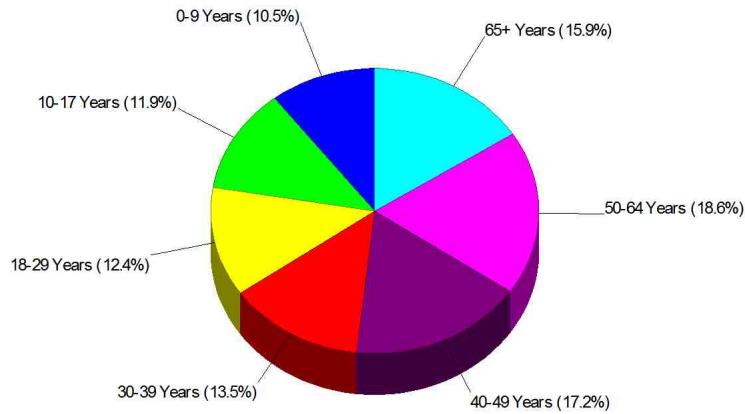

Prepared by Scott Christopher, REALTOR®

Scott Christopher, REALTOR®

Office: 207-469-7006

email: schristopher@mainerealestatebrokerage.com

Web: www.mainerealestatebrokerage.com

Age Breakdown For Hancock County Average Age = 41.0 Years

Household Characteristics For Hancock County

54.1% Married
28.7% With Children

Prepared by Scott Christopher, REALTOR®

Scott Christopher, REALTOR®

Office: 207-469-7006

email: schristopher@mainerealestatebrokerage.com