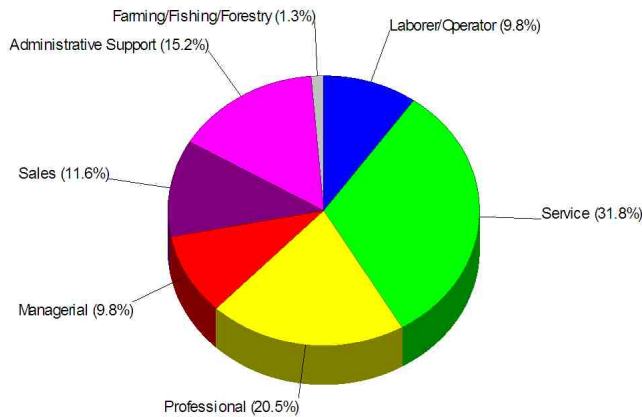

Web: www.mainerealestatebrokerage.com

Adult Education Level For Penobscot County

**85.7% High School Graduates
28.1% College Graduates**

Employment For Penobscot County

Average Travel Time To Work = 22.3 Minutes