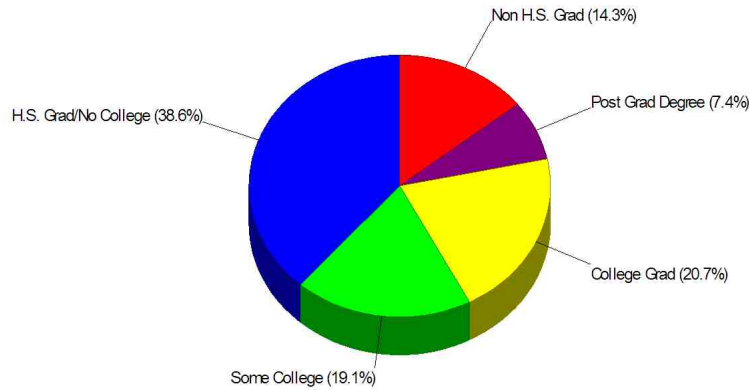

Scott Christopher, REALTOR®

Office: 207-469-7006

email: schristopher@mainerealestatebrokerage.com

Web: www.mainerealestatebrokerage.com

Adult Education Level For Penobscot County

**85.7% High School Graduates
28.1% College Graduates**