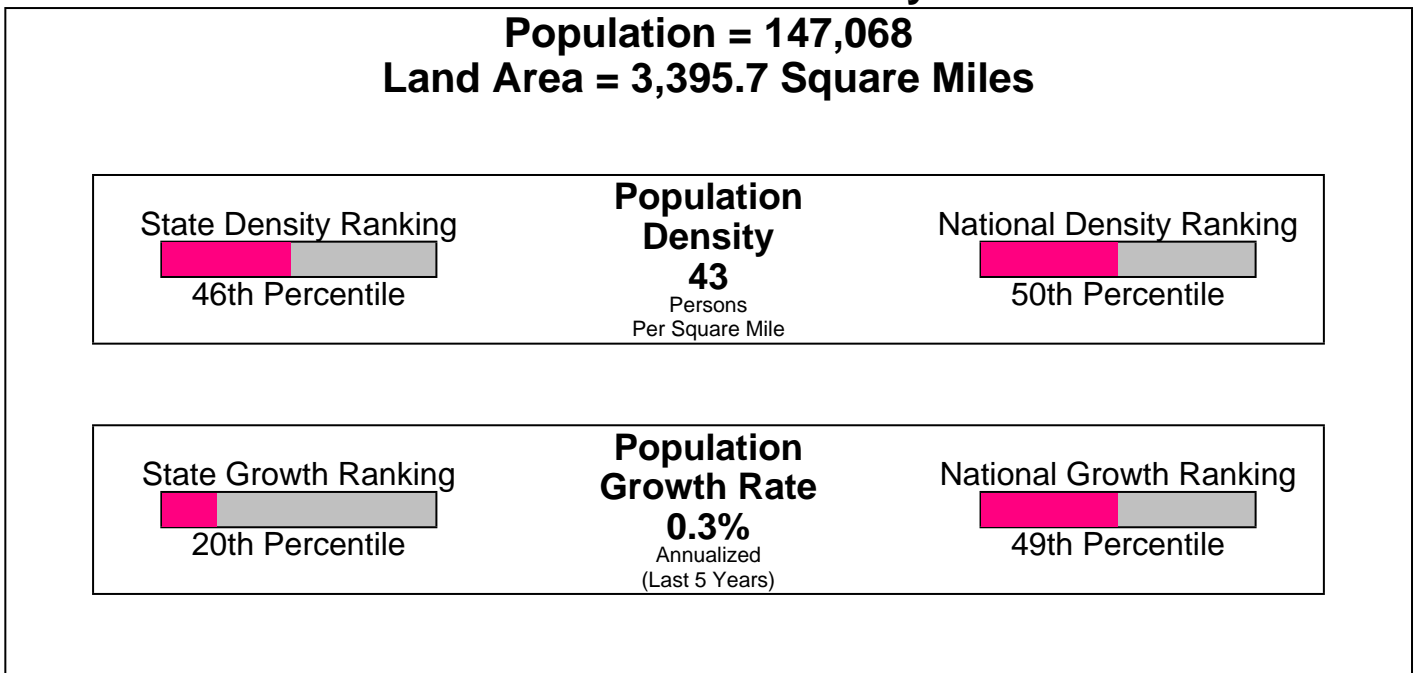

Scott Christopher, REALTOR®

Office: 207-469-7006

email: schristopher@mainerealestatebrokerage.com

Web: www.mainerealestatebrokerage.com

Income For Penobscot County

Population For Penobscot County

Population = 147,068
Land Area = 3,395.7 Square Miles