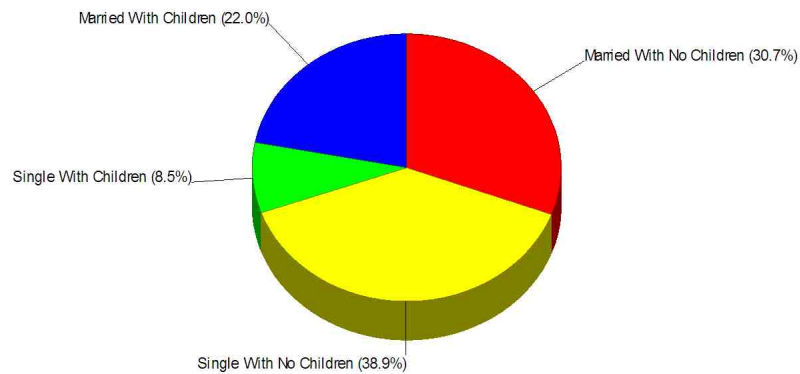

Prepared by Scott Christopher, REALTOR®

Scott Christopher, REALTOR®

Office: 207-469-7006

email: schristopher@mainerealestatebrokerage.com

Web: www.mainerealestatebrokerage.com

Age Breakdown For Penobscot County Average Age = 37.3 Years

Household Characteristics For Penobscot County

52.7% Married
30.5% With Children

Prepared by Scott Christopher, REALTOR®

Scott Christopher, REALTOR®

Office: 207-469-7006

email: schristopher@mainerealestatebrokerage.com