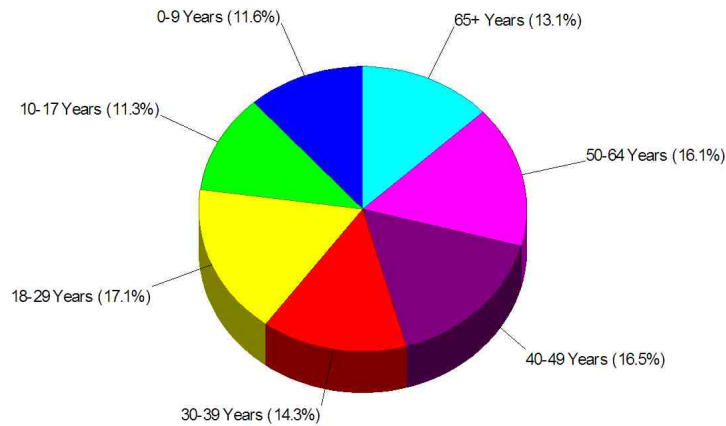

Scott Christopher, REALTOR®

Office: 207-469-7006

email: schristopher@mainerealestatebrokerage.com

Web: www.mainerealestatebrokerage.com

Income For Penobscot County

Population For Penobscot County

Population = 147,068
Land Area = 3,395.7 Square Miles

Prepared by Scott Christopher, REALTOR®

Scott Christopher, REALTOR®

Office: 207-469-7006

email: schristopher@mainerealestatebrokerage.com

Web: www.mainerealestatebrokerage.com

Age Breakdown For Penobscot County Average Age = 37.3 Years

Household Characteristics For Penobscot County

52.7% Married
30.5% With Children

Prepared by Scott Christopher, REALTOR®

Scott Christopher, REALTOR®

Office: 207-469-7006

email: schristopher@mainerealestatebrokerage.com