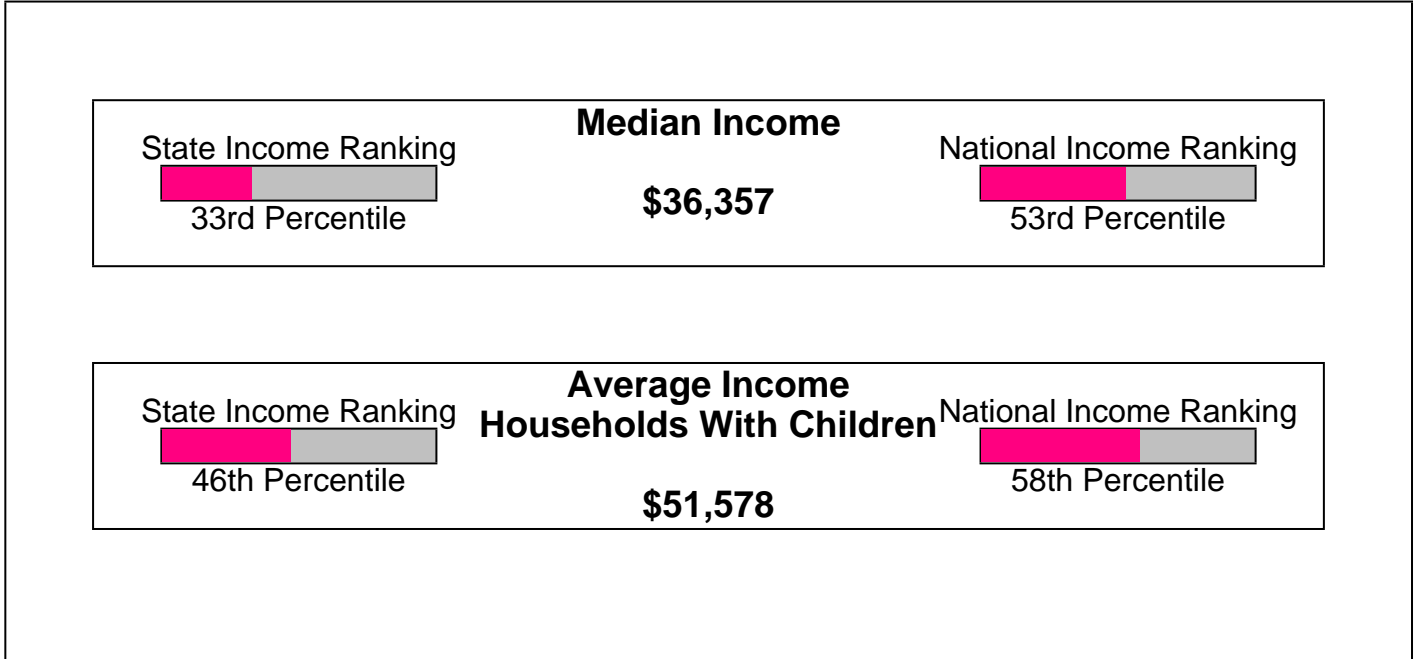

Scott Christopher, REALTOR®

Office: 207-469-7006

email: schristopher@mainerealestatebrokerage.com

Web: www.mainerealestatebrokerage.com

Income For Penobscot County

Population For Penobscot County

Population = 147,068
Land Area = 3,395.7 Square Miles

Prepared by Scott Christopher, REALTOR®

Scott Christopher, REALTOR®

Office: 207-469-7006

email: schristopher@mainerealestatebrokerage.com

Web: www.mainerealestatebrokerage.com

Age Breakdown For Penobscot County Average Age = 37.3 Years