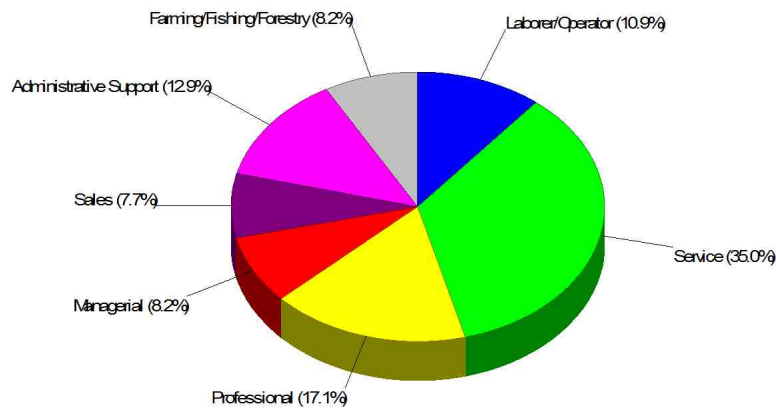

52.8% Married
28.3% With Children

Prepared by Scott Christopher

Adult Education Level For Washington County

80.2% High School Graduates
20.0% College Graduates

Employment For Washington County

Average Travel Time To Work = 20.8 Minutes