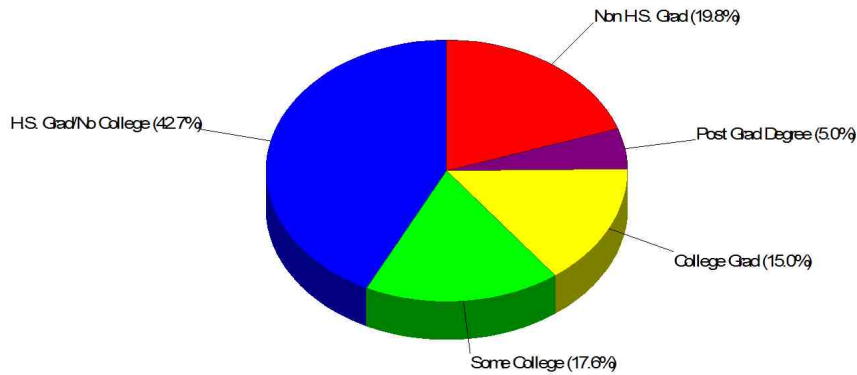

Income For Washington County

Population For Washington County

Population = 33,479
Land Area = 2,568.5 Square Miles

Age Breakdown For Washington County Average Age = 40.5 Years

Household Characteristics For Washington County

52.8% Married
28.3% With Children

Prepared by Scott Christopher

Adult Education Level For Washington County

80.2% High School Graduates
20.0% College Graduates

Employment For Washington County

Average Travel Time To Work = 20.8 Minutes