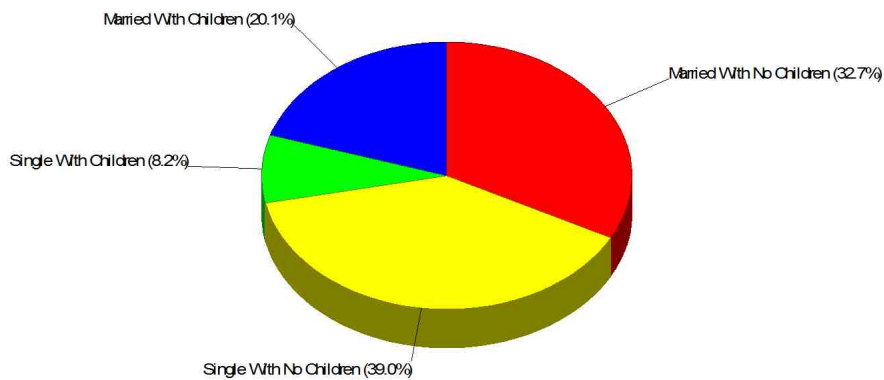

Income For Washington County

Population For Washington County

Population = 33,479
Land Area = 2,568.5 Square Miles

Age Breakdown For Washington County Average Age = 40.5 Years

Household Characteristics For Washington County

52.8% Married
28.3% With Children

Prepared by Scott Christopher

Adult Education Level For Washington County

80.2% High School Graduates
20.0% College Graduates

Employment For Washington County

Average Travel Time To Work = 20.8 Minutes