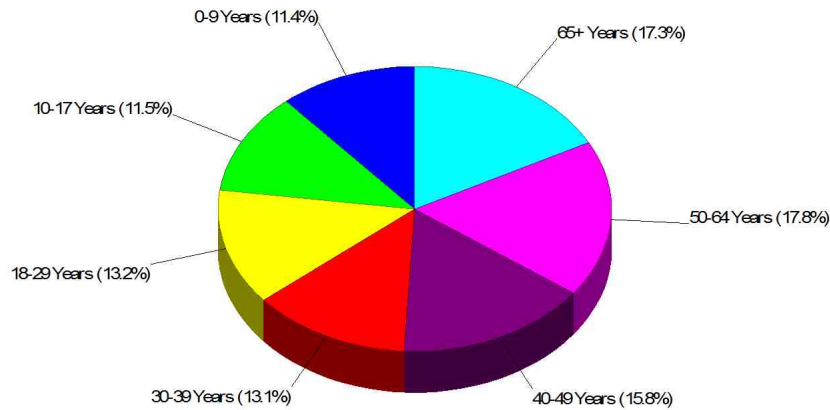

Income For Washington County

Population For Washington County

Population = 33,479
Land Area = 2,568.5 Square Miles

Age Breakdown For Washington County Average Age = 40.5 Years

Household Characteristics For Washington County

52.8% Married
28.3% With Children

Prepared by Scott Christopher

Adult Education Level For Washington County

80.2% High School Graduates
20.0% College Graduates

Employment For Washington County

Average Travel Time To Work = 20.8 Minutes