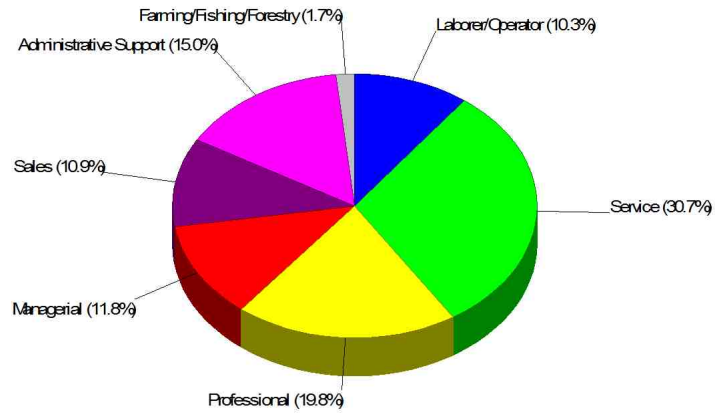

Employment For Maine

Average Travel Time To Work = 24.3 Minutes

Occupation