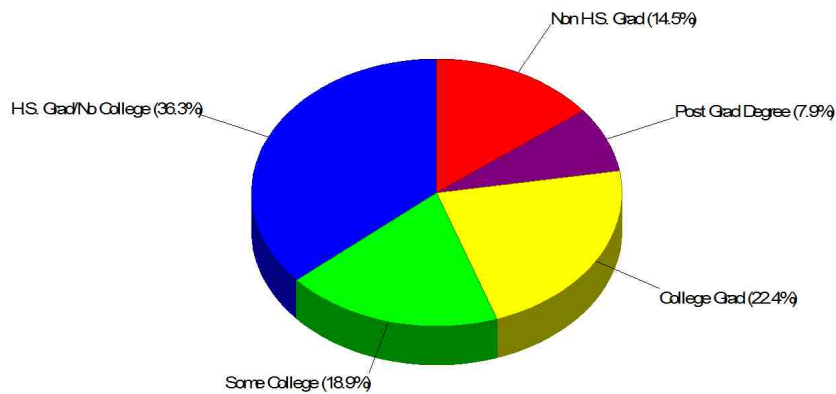

General Facts For Maine

Median Income:	\$37,240
Income (W/Children):	\$54,045
Population:	1,305,728
Land Area:	30,862 Square Miles
Population Density:	42 Persons Per Square Mile
Nickname:	Pine Tree State
Capital:	Augusta
Date of Statehood:	March 15, 1820
State Bird:	Chickadee
State Flower:	White Pine Cone and Tassel
State Tree:	Eastern White Pine

Age Breakdown For Maine

Average Age = 38.6 Years

Prepared by Scott Christopher

Household Characteristics For Maine

53.4% Married
30.7% With Children

Adult Education Level For Maine

85.5% High School Graduates
30.3% College Graduates