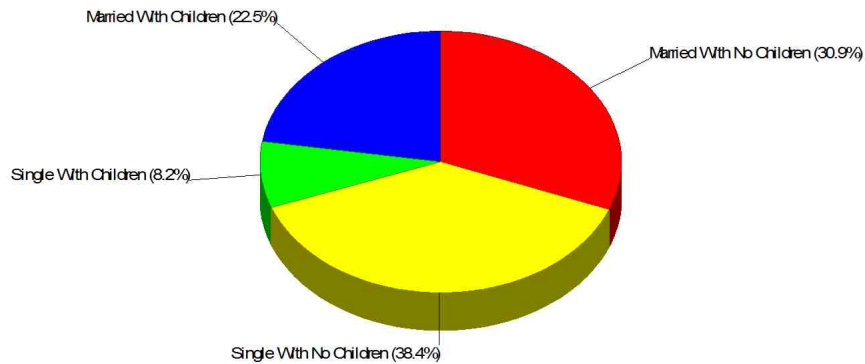

General Facts For Maine

Median Income:	\$37,240
Income (W/Children):	\$54,045
Population:	1,305,728
Land Area:	30,862 Square Miles
Population Density:	42 Persons Per Square Mile
Nickname:	Pine Tree State
Capital:	Augusta
Date of Statehood:	March 15, 1820
State Bird:	Chickadee
State Flower:	White Pine Cone and Tassel
State Tree:	Eastern White Pine

Age Breakdown For Maine

Average Age = 38.6 Years

Prepared by Scott Christopher

Household Characteristics For Maine

53.4% Married
30.7% With Children

Adult Education Level For Maine

85.5% High School Graduates
30.3% College Graduates