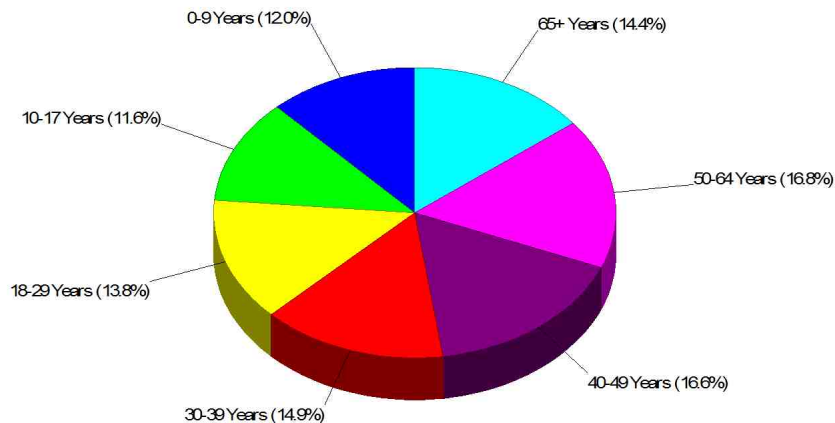

General Facts For Maine

Median Income:	\$37,240
Income (W/Children):	\$54,045
Population:	1,305,728
Land Area:	30,862 Square Miles
Population Density:	42 Persons Per Square Mile
Nickname:	Pine Tree State
Capital:	Augusta
Date of Statehood:	March 15, 1820
State Bird:	Chickadee
State Flower:	White Pine Cone and Tassel
State Tree:	Eastern White Pine

Age Breakdown For Maine

Average Age = 38.6 Years

Prepared by Scott Christopher

Household Characteristics For Maine

53.4% Married
30.7% With Children

Adult Education Level For Maine

85.5% High School Graduates
30.3% College Graduates