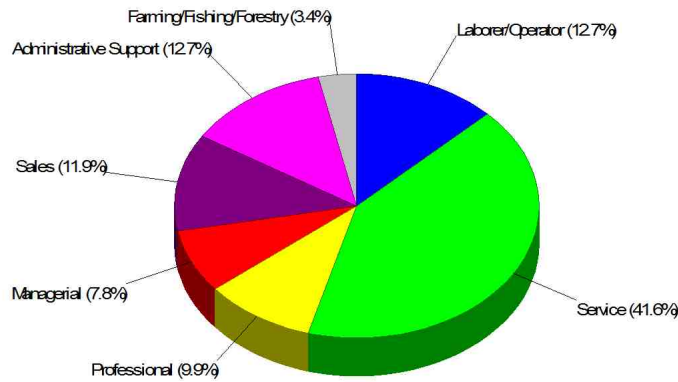

Employment For Town of Princeton

Average Travel Time To Work = 19.4 Minutes

Occupation