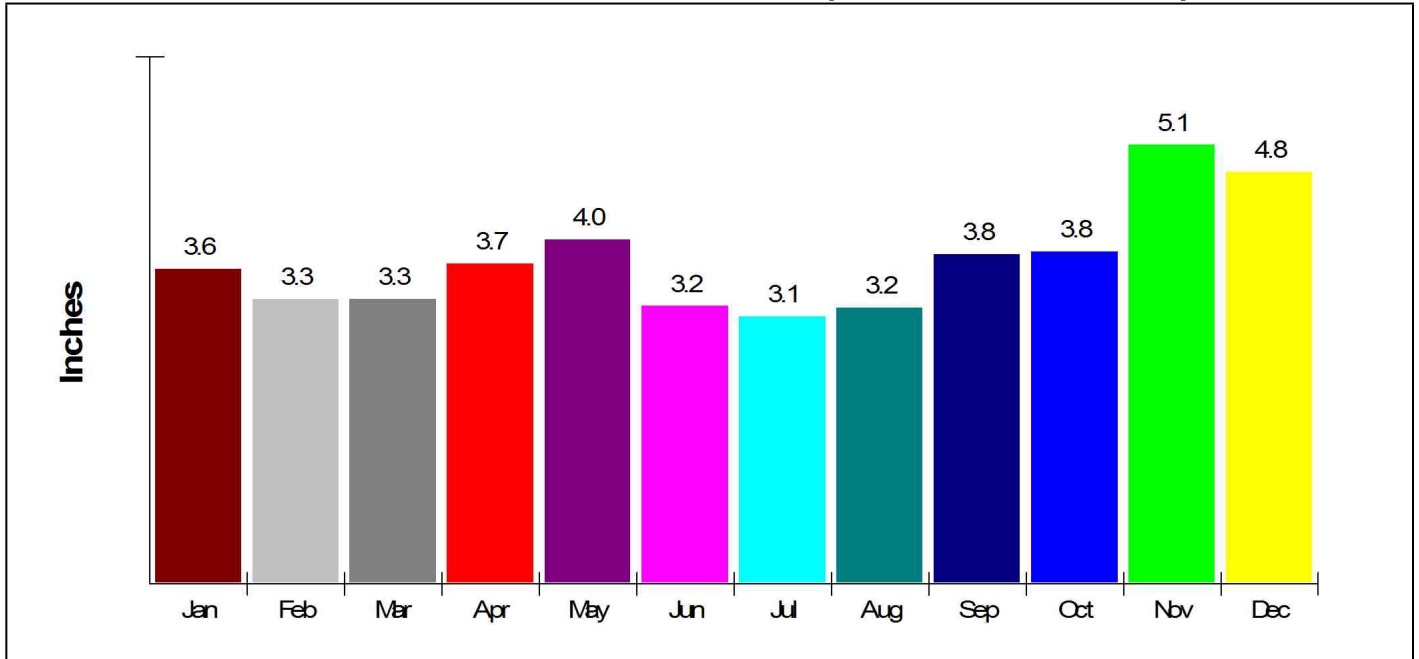

Scott Christopher, REALTOR®

Office: 207-947-7841

email: scott@sdchristopher.com

Web: www.sdchristopher.com

Average Precipitation Measured at WOODLAND, ME (elevation = 140ft.)

Prepared by Scott Christopher, REALTOR®