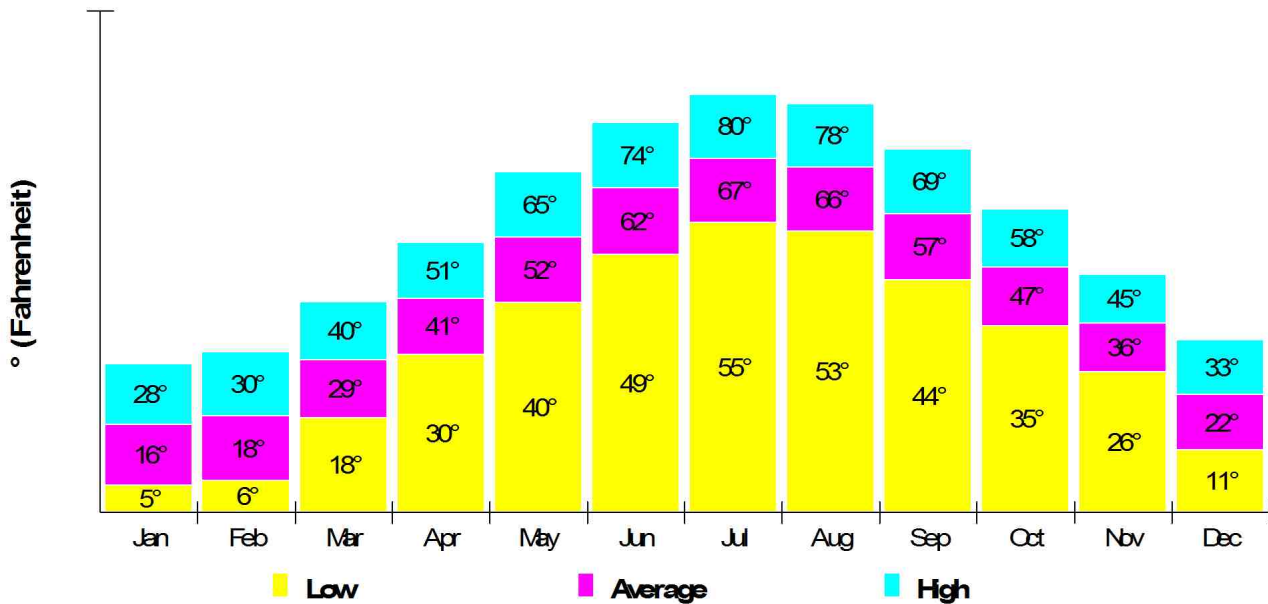

Temperature

Measured at WOODLAND, ME (elevation = 140ft.)