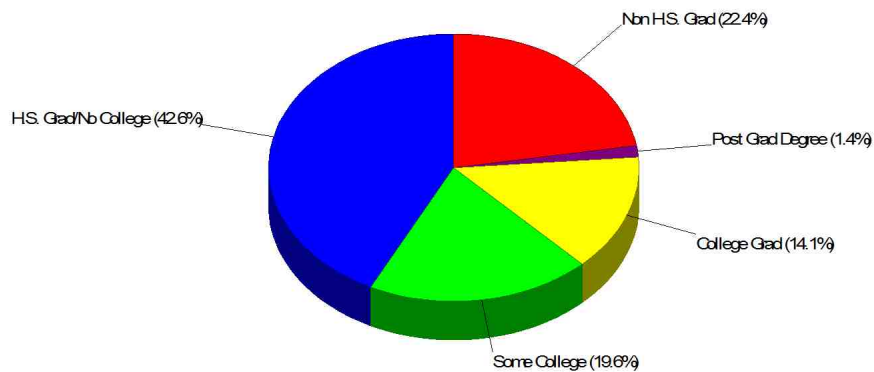

Prepared by Scott Christopher, REALTOR®