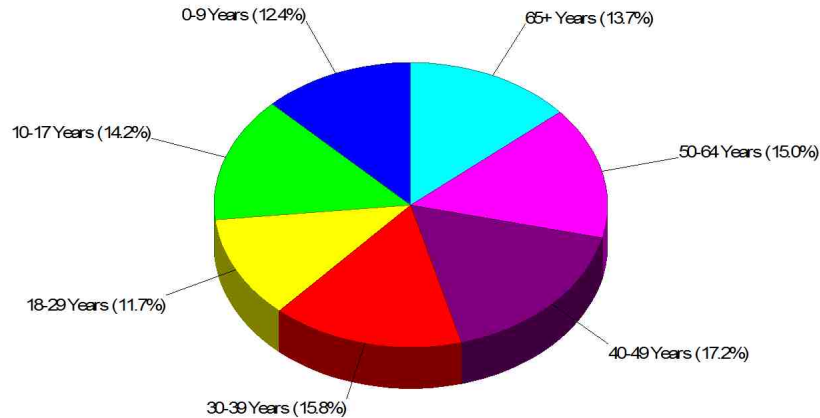

## Population For Town of Princeton

**Population = 892**  
**Land Area = 37.0 Square Miles**

**Scott Christopher, REALTOR®**

Office: 207-947-7841

email: scott@sdchristopher.com

Web: www.sdchristopher.com

## Age Breakdown For Town of Princeton Average Age = 37.1 Years