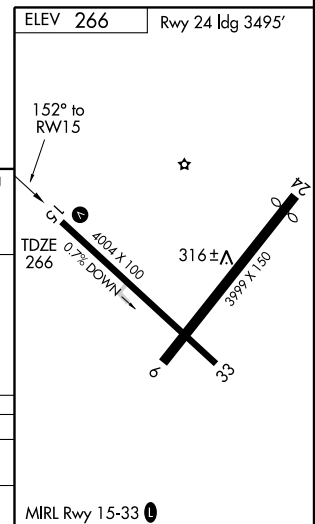

RNAV (GPS) RWY 15

PRINCETON MUNI (PNN)

APP CRS 152°	Rwy Idg TDZE Apt Elev	4004 266 266
------------------------	-----------------------------	---

<p>▽ Use Bangor altimeter setting. ▲ NA DME/DME RNP-0.3 NA.</p>	<p>MISSED APPROACH: Climbing left turn to 3000 direct DEJZU WP and hold.</p>
<p>BOSTON CENTER 124.25 290.5</p>	<p>UNICOM 122.8 (CTAF) 0</p>

NE-1, 07 MAY 2009 to 04 JUN 2009

NE-1, 07 MAY 2009 to 04 JUN 2009

CATEGORY	A	B	C	D
LNVA MDA	820-1 554 (600-1)	820-1½ 554 (600-1½)	820-1¾ 554 (600-1¾)	820-2 554 (600-2)
CIRCLING	820-1 554 (600-1)	1060-2¼ 794 (800-2¼)	1160-3 894 (900-3)	