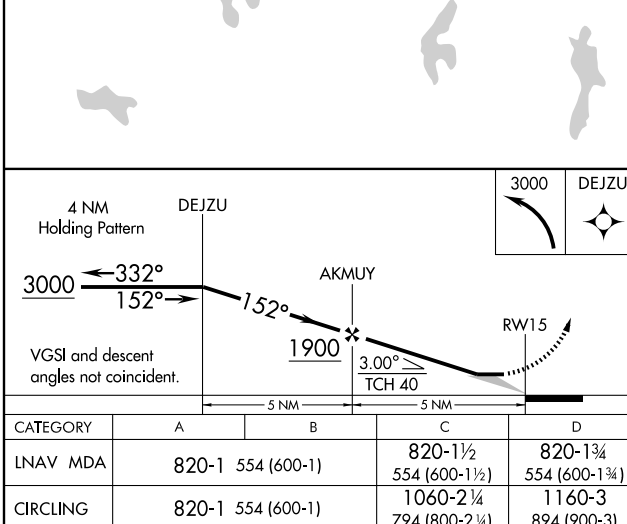

RNAV (GPS) RWY 15

PRINCETON MUNI (PNN)

APP CRS 152°	Rwy Idg TDZE Apt Elev	4004 266 266
------------------------	-----------------------------	---

<p>▽ Use Bangor altimeter setting. ▲ NA DME/DME RNP-0.3 NA.</p>	<p>MISSED APPROACH: Climbing left turn to 3000 direct DEJZU WP and hold.</p>
<p>BOSTON CENTER 124.25 290.5</p>	<p>UNICOM 122.8 (CTAF) 0</p>

NE-1, 07 MAY 2009 to 04 JUN 2009

NE-1, 07 MAY 2009 to 04 JUN 2009

CATEGORY	A	B	C	D
LNVA MDA	820-1 554 (600-1)	820-1½ 554 (600-1½)	820-1¾ 554 (600-1¾)	820-2 554 (600-2)
CIRCLING	820-1 554 (600-1)	1060-2¼ 794 (800-2¼)	1160-3 894 (900-3)	