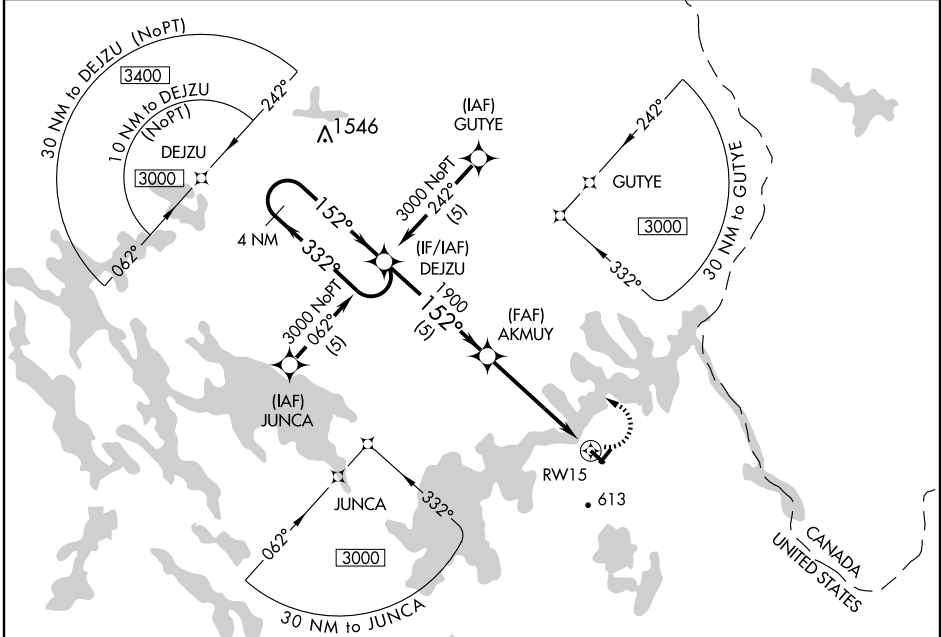

RNAV (GPS) RWY 15

PRINCETON MUNI (PNN)

APP CRS 152°	Rwy Idg TDZE Apt Elev	4004 266 266
------------------------	-----------------------------	---

<p>▽ Use Bangor altimeter setting. ▲ NA DME/DME RNP-0.3 NA.</p>	<p>MISSED APPROACH: Climbing left turn to 3000 direct DEJZU WP and hold.</p>
<p>BOSTON CENTER 124.25 290.5</p>	<p>UNICOM 122.8 (CTAF) 0</p>

NE-1, 07 MAY 2009 to 04 JUN 2009

NE-1, 07 MAY 2009 to 04 JUN 2009

CATEGORY	A	B	C	D
LNVA MDA	820-1 554 (600-1)	820-1½ 554 (600-1½)	820-1¾ 554 (600-1¾)	820-2 554 (600-2)
CIRCLING	820-1 554 (600-1)	1060-2¼ 794 (800-2¼)	1160-3 894 (900-3)	