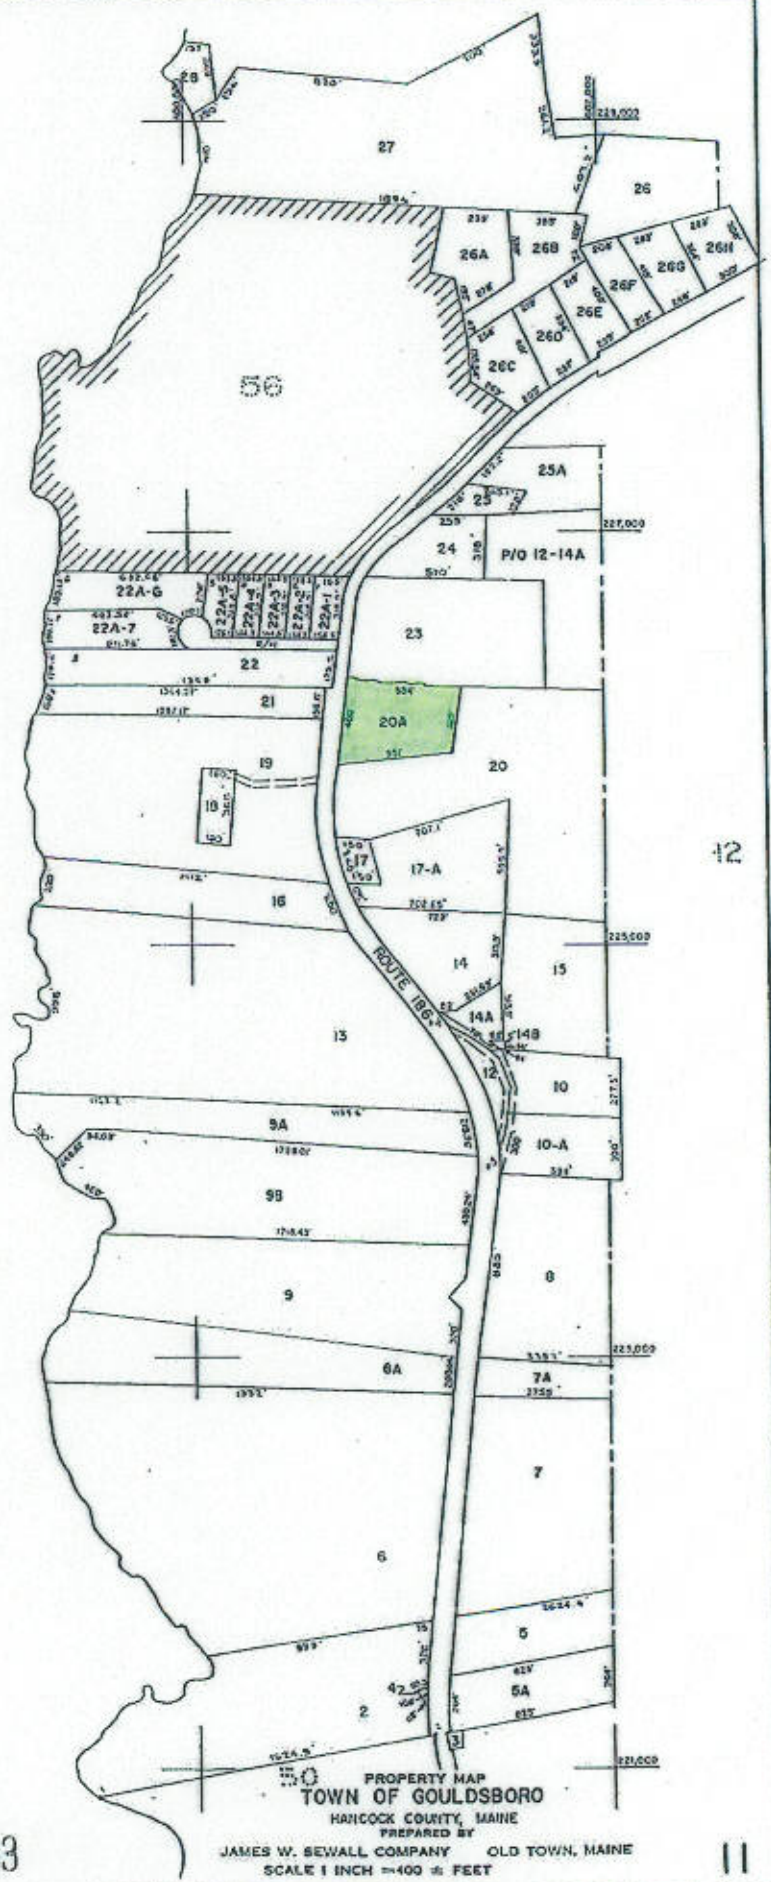

Data use subject to license.
 © 2005 DeLorme. Street Atlas USA © 2006.
 www.delorme.com

Map 11 Lot 20A
Lemney

15

12

APR 01 2003

PROPERTY MAP
TOWN OF GOULDSBORO
HANCOCK COUNTY, MAINE
PREPARED BY
JAMES W. SEWALL COMPANY OLD TOWN, MAINE
SCALE 1 INCH = 400 FEET

7

11