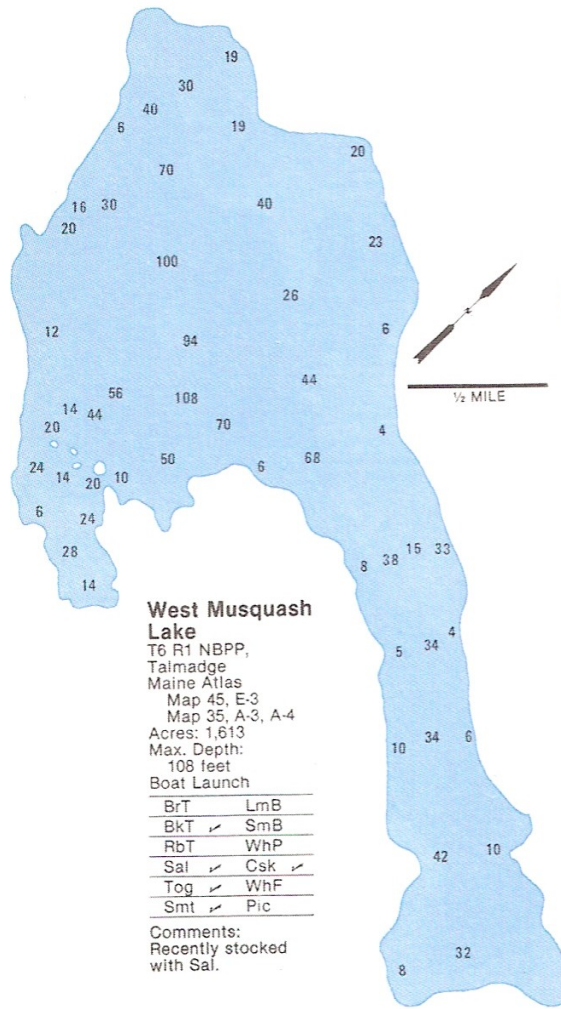

West Musquash Lake

West Musquash Lake

T6 R1 NBPP,
Talmadge
Maine Atlas
Map 45, E-3
Map 35, A-3, A-4
Acres: 1,613
Max. Depth:
108 feet
Boat Launch

BrT	LmB
BkT	SmB
RbT	WhP
Sal	Csk
Toq	WhF
Smt	Pic

Comments:
Recently stocked
with Sal.