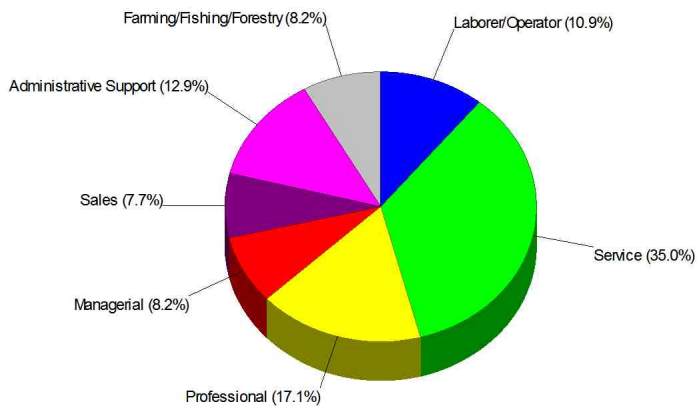

Web: www.mainerealestatebrokerage.com

Adult Education Level For Washington County

**80.2% High School Graduates
20.0% College Graduates**

Employment For Washington County

Average Travel Time To Work = 20.8 Minutes