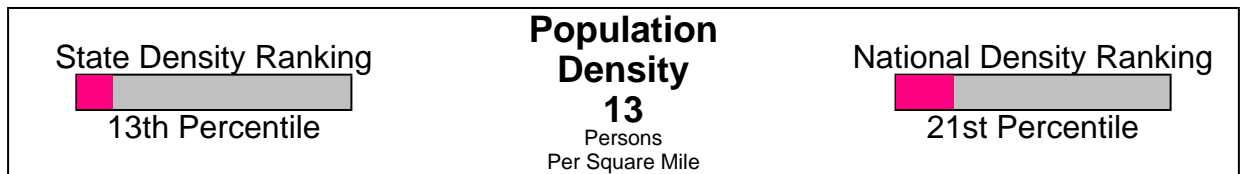

Scott Christopher, REALTOR®

Office: 207-469-7006

email: schristopher@mainerealestatebrokerage.com

Web: www.mainerealestatebrokerage.com

Income For Washington County

Population For Washington County

Population = 33,448
Land Area = 2,568.5 Square Miles

Prepared by Scott Christopher, REALTOR®

Scott Christopher, REALTOR®

Office: 207-469-7006

email: schristopher@mainerealestatebrokerage.com

Web: www.mainerealestatebrokerage.com

Age Breakdown For Washington County Average Age = 40.5 Years