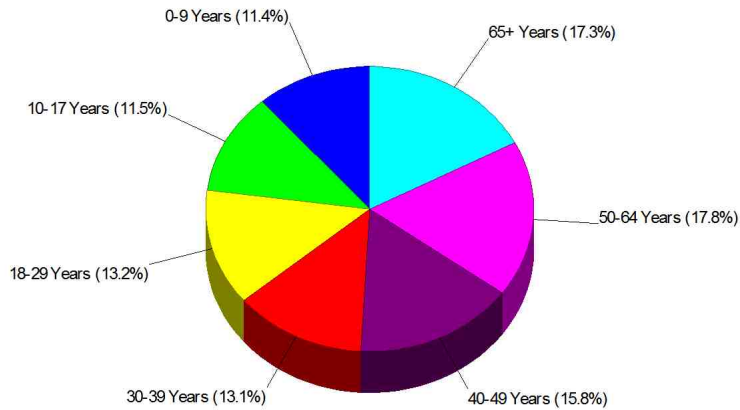

Scott Christopher, REALTOR®

Office: 207-469-7006

email: schristopher@mainerealestatebrokerage.com

Web: www.mainerealestatebrokerage.com

Income For Washington County

Population For Washington County

Population = 33,448
Land Area = 2,568.5 Square Miles

Prepared by Scott Christopher, REALTOR®

Scott Christopher, REALTOR®

Office: 207-469-7006

email: schristopher@mainerealestatebrokerage.com

Web: www.mainerealestatebrokerage.com

Age Breakdown For Washington County Average Age = 40.5 Years

Household Characteristics For Washington County

52.8% Married
28.3% With Children

Prepared by Scott Christopher, REALTOR®

Scott Christopher, REALTOR®

Office: 207-469-7006

email: schristopher@mainerealestatebrokerage.com