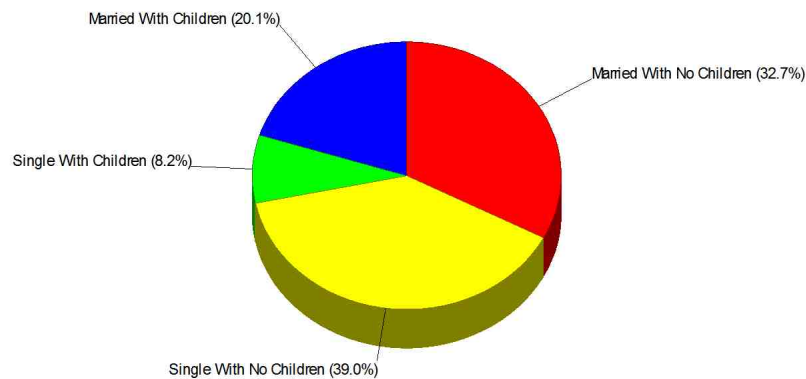

Scott Christopher, REALTOR®

Office: 207-469-7006

email: schristopher@mainerealestatebrokerage.com

Web: www.mainerealestatebrokerage.com

Income For Washington County

Population For Washington County

Population = 33,448
Land Area = 2,568.5 Square Miles

Prepared by Scott Christopher, REALTOR®

Scott Christopher, REALTOR®

Office: 207-469-7006

email: schristopher@mainerealestatebrokerage.com

Web: www.mainerealestatebrokerage.com

Age Breakdown For Washington County Average Age = 40.5 Years

Household Characteristics For Washington County

52.8% Married
28.3% With Children

Prepared by Scott Christopher, REALTOR®

Scott Christopher, REALTOR®

Office: 207-469-7006

email: schristopher@mainerealestatebrokerage.com