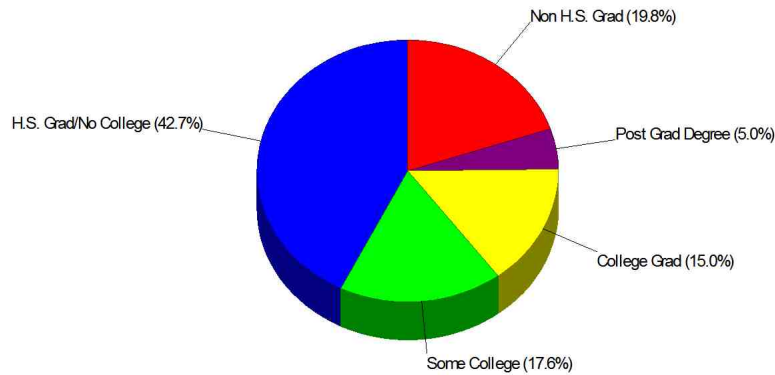

Scott Christopher, REALTOR®

Office: 207-469-7006

email: schristopher@mainerealestatebrokerage.com

Web: www.mainerealestatebrokerage.com

Adult Education Level For Washington County

**80.2% High School Graduates
20.0% College Graduates**