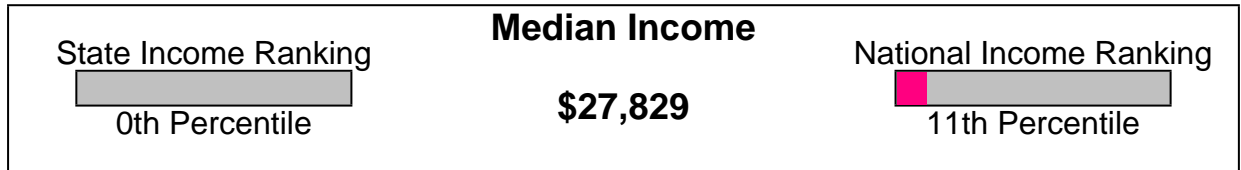

Scott Christopher, REALTOR®

Office: 207-469-7006

email: schristopher@mainerealestatebrokerage.com

Web: www.mainerealestatebrokerage.com

Income For Washington County

Population For Washington County

Population = 33,448
Land Area = 2,568.5 Square Miles

Prepared by Scott Christopher, REALTOR®

Scott Christopher, REALTOR®

Office: 207-469-7006

email: schristopher@mainerealestatebrokerage.com

Web: www.mainerealestatebrokerage.com

Age Breakdown For Washington County Average Age = 40.5 Years