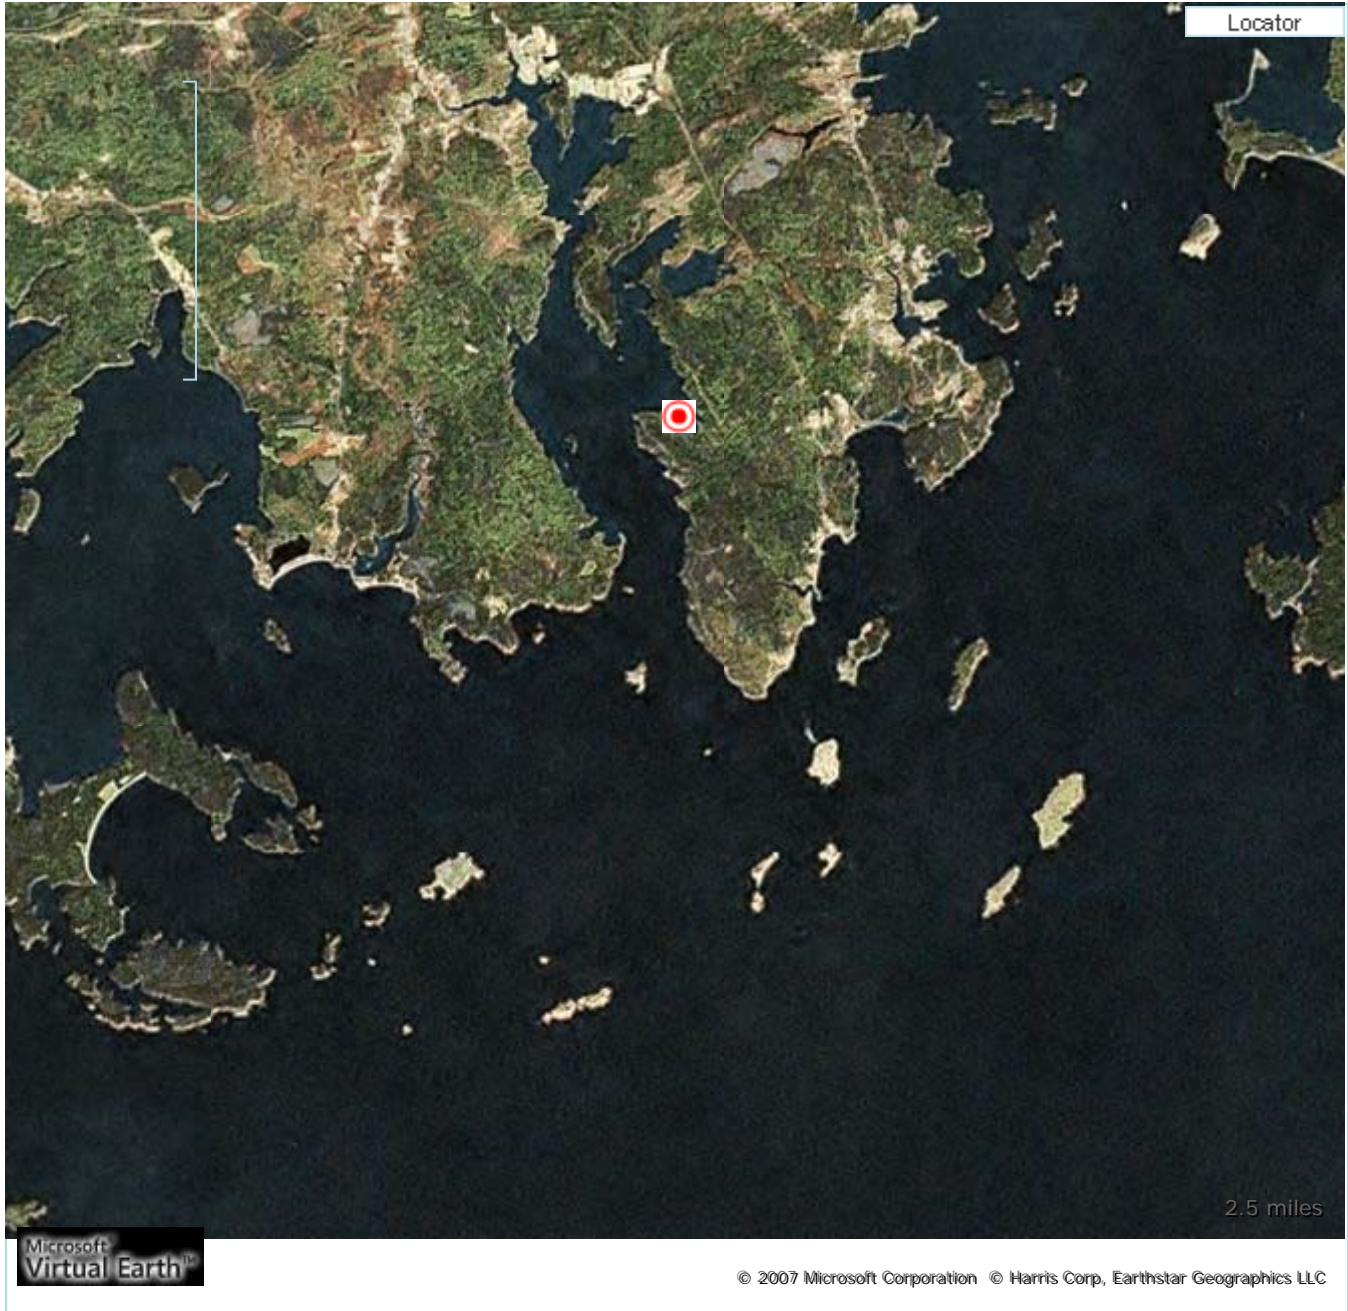

487 Yoho Head, 04655

Print OK Close

[Automatically map this property](#)

This property was MANUALLY located

Latitude: 44.62843999999998

Longitude: -67.41988

[Refresh map](#)

i Click [Automatically map this property](#) to automatically set the property location. To manually set the property location, click on the map frame and zoom controls to locate the property location, and then click on the map to set its location. Alternately, you can enter the Latitude and Longitude coordinates, then click [Refresh map](#) to verify the property location. Click **OK** to save changes.

Save current map center and zoom level as user default