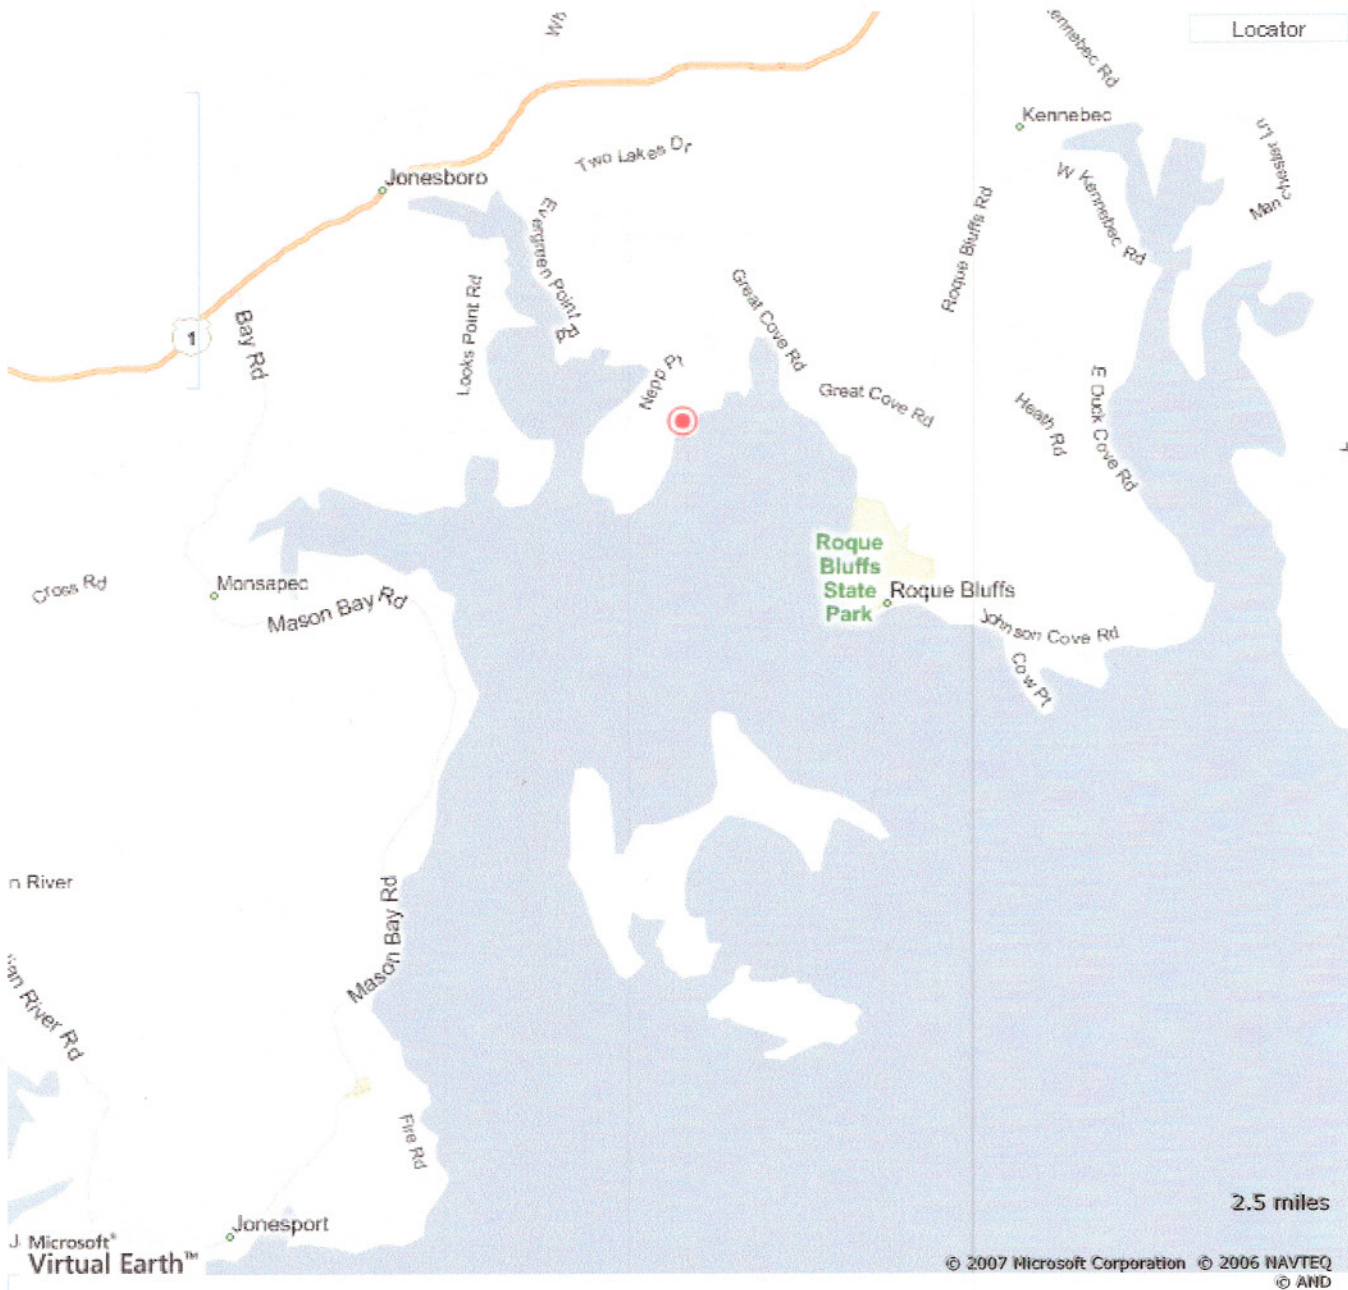

Nepp Pt Rd, 04654

Print OK Close

[Automatically map this property](#)

This property was MANUALLY located

Locator

Latitude: 44.63318

Longitude: -67.5219699999999

[Refresh map](#)

Click [Automatically map this property](#) to automatically set the property location. To manually set the property location, click on the map frame and zoom controls to locate the property location, and then click on the map to set its location. Alternately, you can enter the Latitude and Longitude coordinates, then click [Refresh map](#) to verify the property location. Click **OK** to save changes.

Save current map center and zoom level as user default