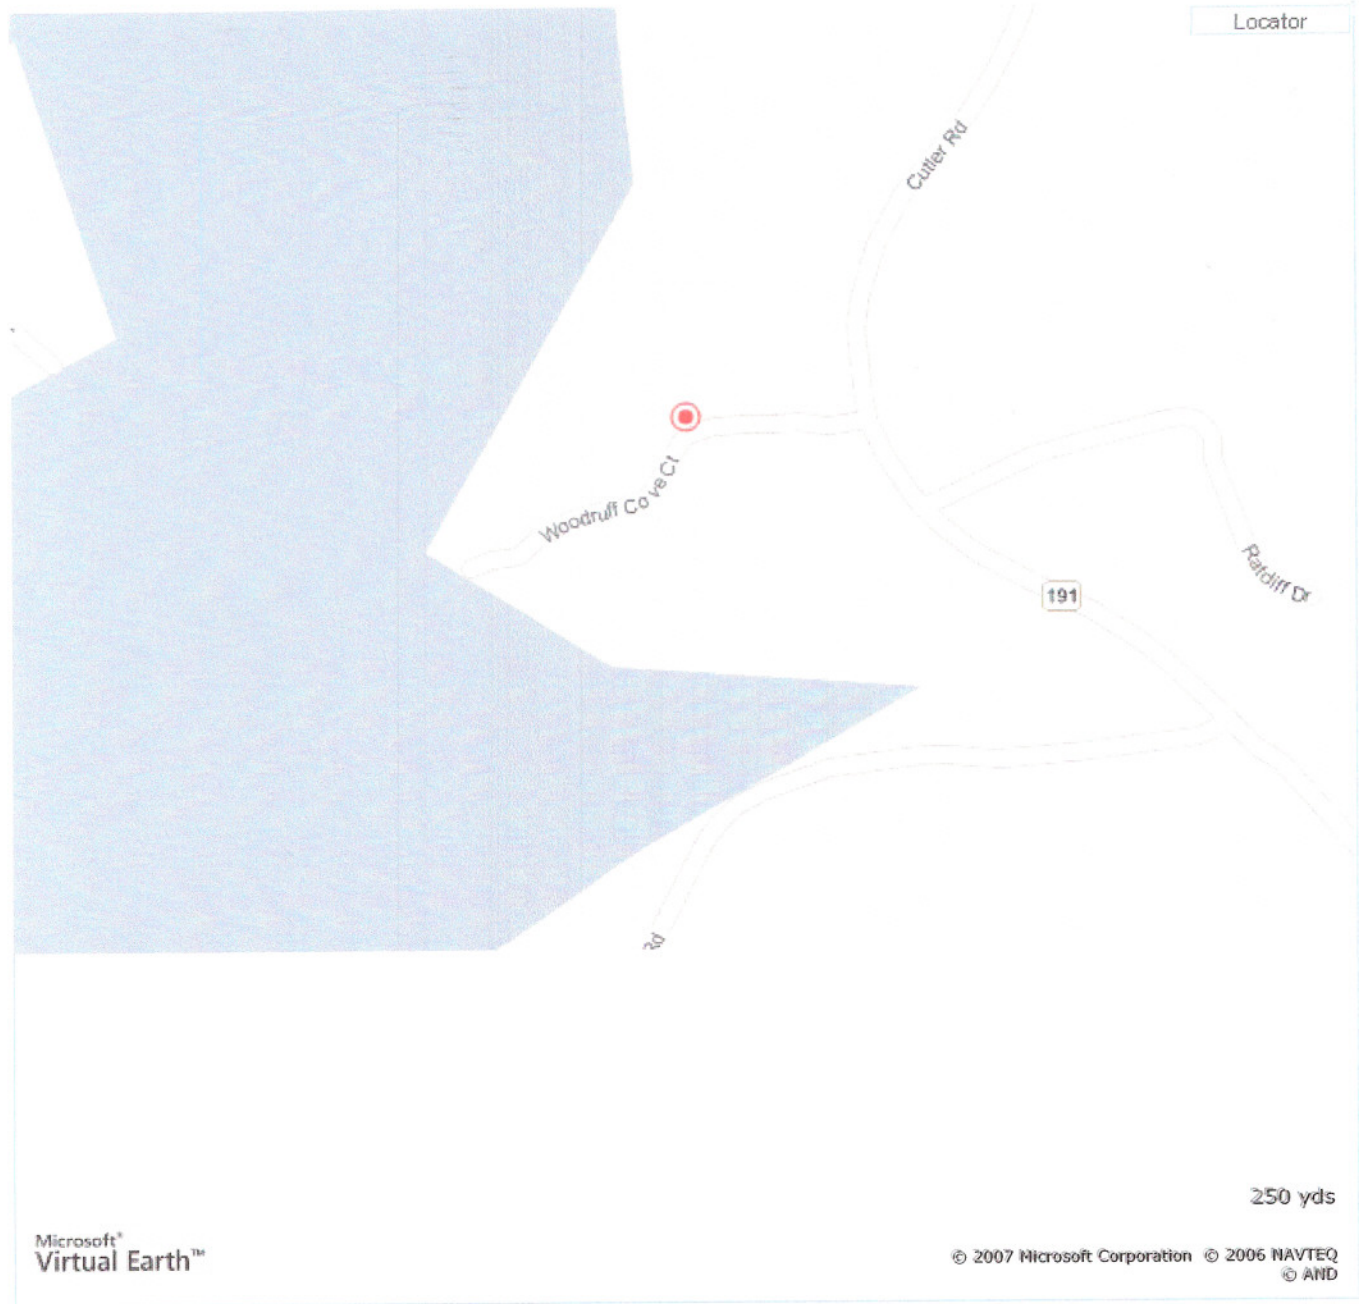

Woodruff Cove, 04655

Print OK Close

Automatically map this property

This property was MANUALLY located

Latitude: 44.71571

Longitude: -67.38065

[Refresh map](#)

**i** Click Automatically map this property to automatically set the property location. To manually set the property location, click on the map frame and zoom controls to locate the property location, and then click on the map to set its location. Alternately, you can enter the Latitude and Longitude coordinates, then click Refresh map to verify the property location. Click **OK** to save changes.

Save current map center and zoom level as user default